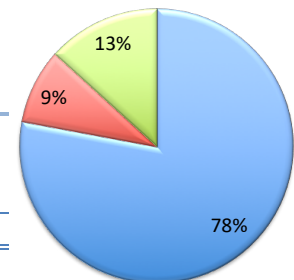

Expenses

Program Services	$ 6,019,741.00
Administrative & General	$ 679,758.00
Communications & Appeals	$ 1,027,277.00
Total Expenses	$ 7,726,776.00