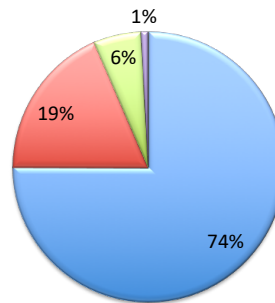

FISCAL YEAR 2016-17 ANNUAL REPORT

Thank you!

60 years ago, Boise Rescue Mission started as a small soup kitchen with just a few cots to feed and shelter homeless people. Today, the Rescue Mission operates multiple facilities in Boise and Nampa that were, in FY 2016-17, able to serve **341,477 meals** and provide **146,893 nights of safe shelter**, as well as teach the Word of God and create significant opportunities for people right here in our community to recover from poverty and homelessness. With the help of donors like you, **we are delivering on our mission to Restore Faith, Hope and Family** to hungry and homeless men, women and children across the Treasure Valley.

FINANCIAL DATA

Support & Revenue

Cash Contributions	$ 5,630,962.00
In Kind	$ 1,388,363.00
Thrift Store Sales	$ 422,817.00
All Other	$ 60,193.00
Total Support & Revenue	$ 7,502,335.00