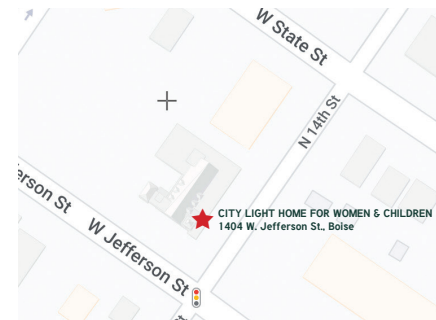

OVERNIGHT SHELTER

Check in – 4:00 p.m.

CITY LIGHT HOME FOR WOMEN & CHILDREN
1404 W. Jefferson St., Boise, ID 83702
(208) 368-9901 ▪ BoiseRM.org

SERVICES OFFERED FOR WOMEN & CHILDREN

- Hot meals & safe overnight shelter
- Clothing & shoes
- New Life Addiction Recovery Program
- Veterans Ministry Program
- Job search assistance, education
- And more!