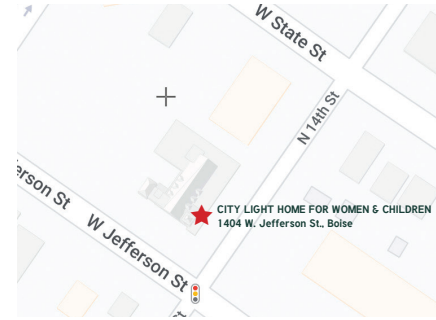

Lunch – 12:00 p.m.

Dinner – 5:30 p.m.

OVERNIGHT SHELTER

Check in – 4:00 p.m.

CITY LIGHT HOME FOR WOMEN & CHILDREN
1404 W. Jefferson St., Boise, ID 83702
(208) 368-9901 ▪ BoiseRM.org

SERVICES OFFERED FOR WOMEN & CHILDREN