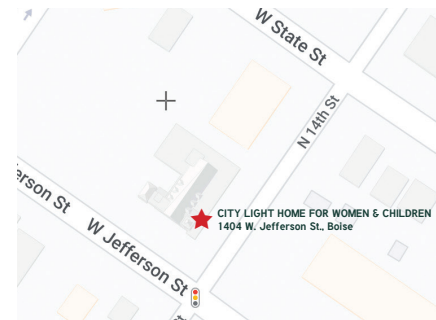

Lunch – 12:00 p.m.

Dinner – 5:30 p.m.

OVERNIGHT SHELTER

Check in – 4:00 p.m.

CITY LIGHT HOME FOR WOMEN & CHILDREN
1404 W. Jefferson St., Boise, ID 83702
(208) 368-9901 ▪ BoiseRM.org

SERVICES OFFERED FOR WOMEN & CHILDREN