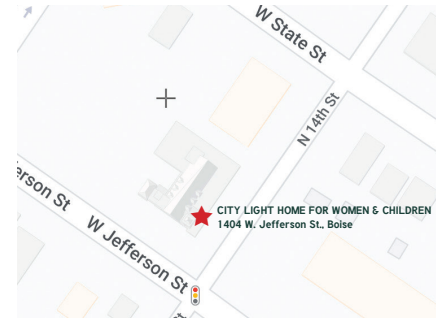

OVERNIGHT SHELTER

Check in – 4:00 p.m.

CITY LIGHT HOME FOR WOMEN & CHILDREN
1404 W. Jefferson St., Boise, ID 83702
(208) 368-9901 ▪ BoiseRM.org

SERVICES OFFERED FOR WOMEN & CHILDREN

- Hot meals & safe overnight shelter
- Clothing & shoes
- New Life Addiction Recovery Program
- Veterans Ministry Program
- Job search assistance, education
- And more!